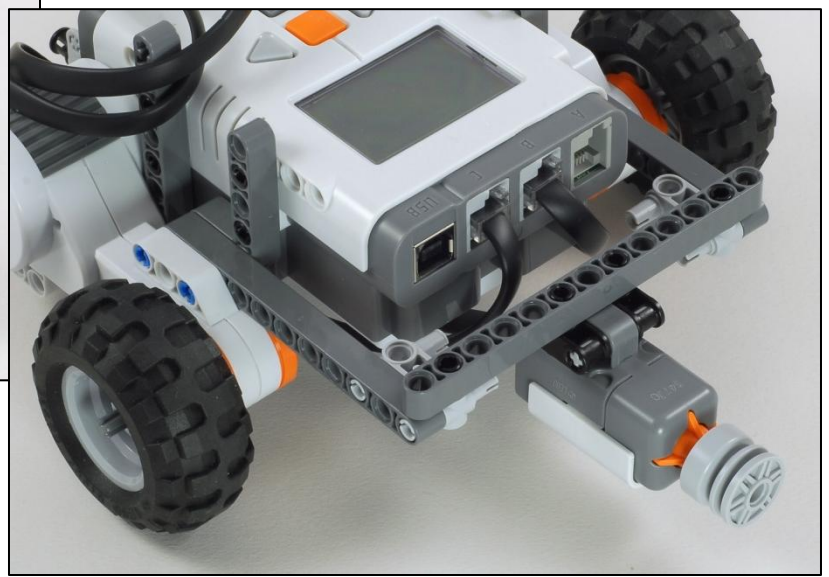

Express-Bot is designed for use with the LEGO® MINDSTORMS® Education NXT Base Set (9797), requiring no extra parts.

Express-Bot

Selected Attachment
Combination Ideas

Driving Base

Robot Base + Balance Wheel

Line Sensing Pusher

Driving Base + Pusher +
Light Sensor

4-Sensor Test Bot

Driving Base + Touch Sensor +
Light Sensor + Sound Sensor +
Ultrasonic Sensor

Remote Controlled Forklift

Robot Base + Vertical Motor + Forklift Arm + Driver +
Sound Sensor + Two Button Remote Control

Robot Tag

Driving Base + Vertical Motor +
Long Arm + Ultrasonic Sensor +
Double Touch Sensor Bumper +
Light Sensor

Robot Base

Add a Balance Wheel to make a complete robot.

Balance Wheels

Choose either the Skid Wheel or the Castor Wheel, depending on your surface.

Skid Wheel for smooth surfaces

Castor Wheel for carpet or rough surfaces

Touch Sensor

Side

Center

Double Touch Sensor

Double Touch Sensor Bumper

Two-Button Remote Control