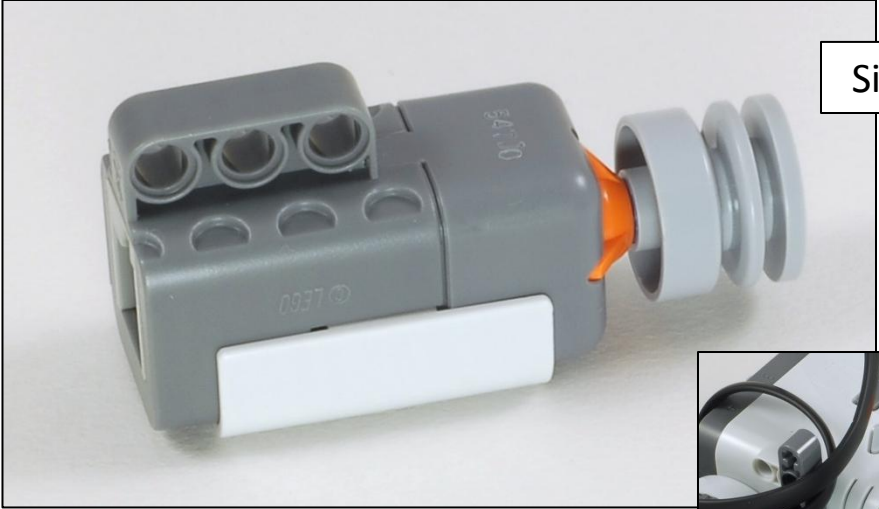

Express-Bot is designed for use with the LEGO® MINDSTORMS® Education NXT Base Set (9797), requiring no extra parts.

Express-Bot

Selected Attachment
Combination Ideas

Driving Base

Robot Base + Balance Wheel

Robot Tag

Driving Base + Vertical Motor +
Long Arm + Ultrasonic Sensor +
Double Touch Sensor Bumper +
Light Sensor

Robot Base

Add a Balance Wheel to make a complete robot.

Balance Wheels

Choose either the Skid Wheel or the Castor Wheel, depending on your surface.

Skid Wheel for smooth surfaces

Castor Wheel for carpet or rough surfaces

Touch Sensor

Side

Center

Double Touch Sensor

Double Touch Sensor Bumper

Two-Button Remote Control