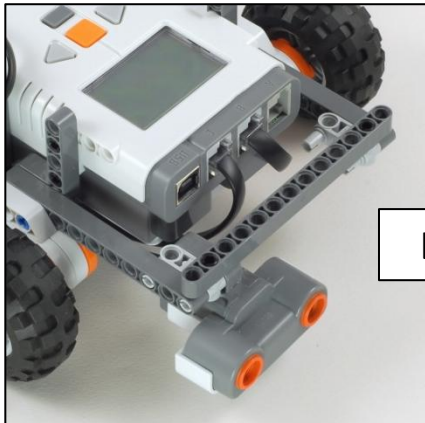

Ultrasonic Sensor