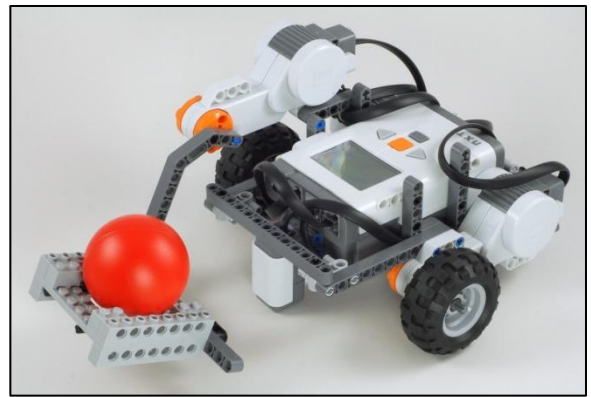

Express-Bot is designed for use with the LEGO® MINDSTORMS® Education NXT Base Set (9797), requiring no extra parts.

Express-Bot

Selected Attachment
Combination Ideas

Driving Base

Robot Base + Balance Wheel

Line Sensing Pusher

Driving Base + Pusher +
Light Sensor

4-Sensor Test Bot

Driving Base + Touch Sensor +
Light Sensor + Sound Sensor +
Ultrasonic Sensor

Remote Controlled Forklift

Robot Base + Vertical Motor + Forklift Arm + Driver +
Sound Sensor + Two Button Remote Control

Line Following Forklift

Robot Base + Forklift Arm + Light Sensor

Ultrasonic Ball Kicker

Driving Base + Vertical Motor +
Kicker + Ultrasonic Sensor

Pivoting Head Explorer

Driving Base + Horizontal Motor +
Ultrasonic Sensor + Light Sensor +
Double Touch Sensor Bumper

Robot Tag

Driving Base + Vertical Motor +
Long Arm + Ultrasonic Sensor +
Double Touch Sensor Bumper +
Light Sensor

Robot Base

Add a Balance Wheel to make a complete robot.

Balance Wheels

Choose either the Skid Wheel or the Castor Wheel, depending on your surface.