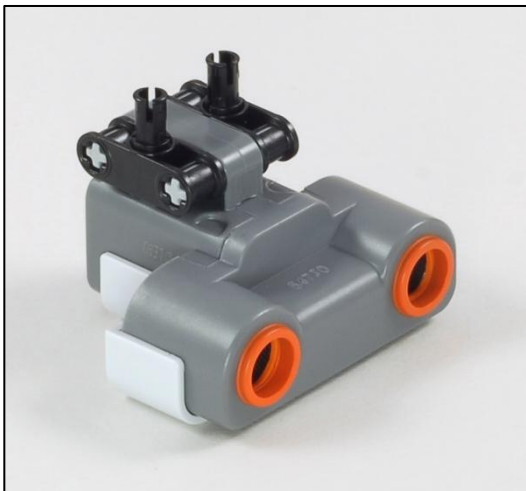

Ultrasonic Sensor