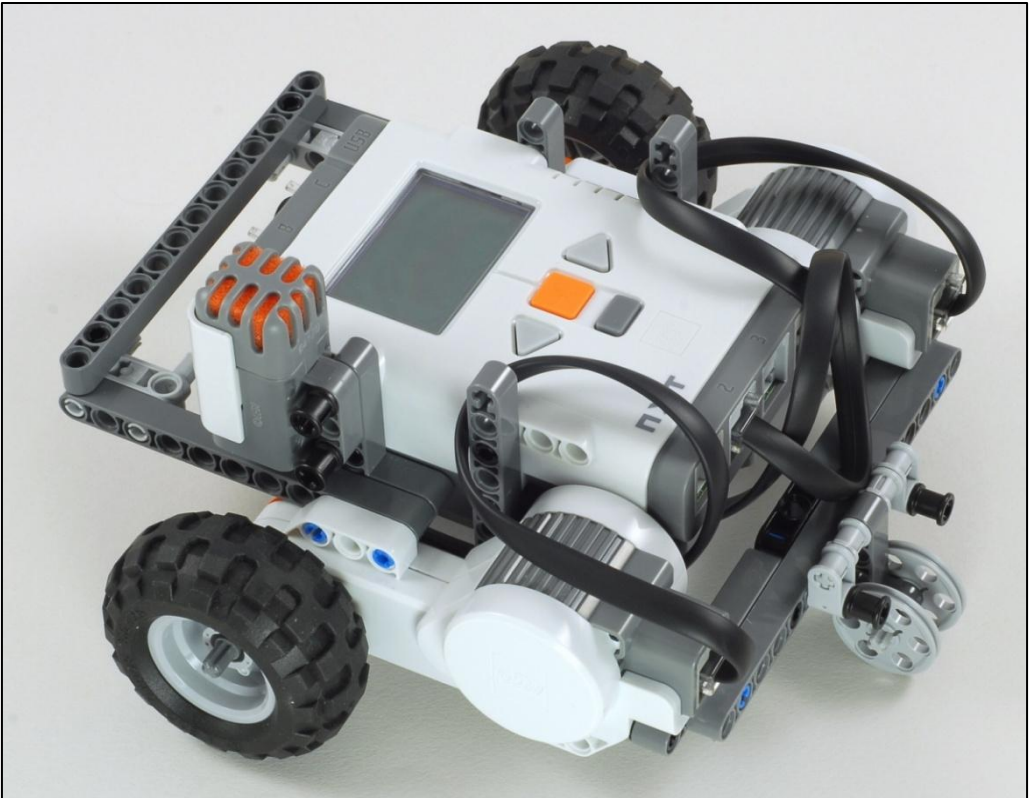

Express-Bot is designed for use with the LEGO® MINDSTORMS® Education NXT Base Set (9797), requiring no extra parts.

Express-Bot

Selected Attachment
Combination Ideas

Driving Base

Robot Base + Balance Wheel

Line Sensing Pusher

Driving Base + Pusher +
Light Sensor

4-Sensor Test Bot

Driving Base + Touch Sensor +
Light Sensor + Sound Sensor +
Ultrasonic Sensor

Remote Controlled Forklift

Robot Base + Vertical Motor + Forklift Arm + Driver +
Sound Sensor + Two Button Remote Control

Robot Tag

Driving Base + Vertical Motor +
Long Arm + Ultrasonic Sensor +
Double Touch Sensor Bumper +
Light Sensor

Robot Base

Add a Balance Wheel to make a complete robot.

Balance Wheels

Choose either the Skid Wheel or the Castor Wheel, depending on your surface.

Ultrasonic Sensor

Light Sensor, Downward

Light Sensor, Horizontal

Side

Center

Sideways

Sound Sensor

Lamp