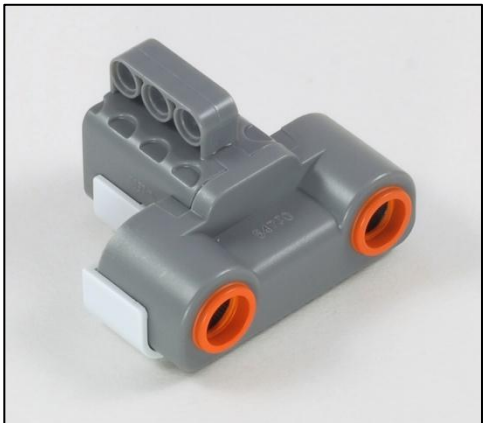

Ultrasonic Sensor