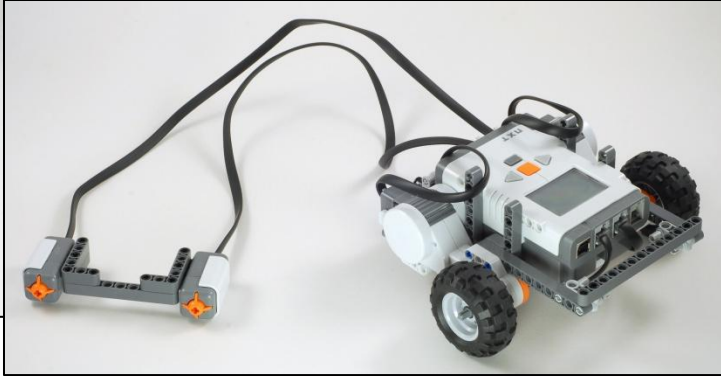

Express-Bot is designed for use with the LEGO® MINDSTORMS® Education NXT Base Set (9797), requiring no extra parts.

Express-Bot

Selected Attachment
Combination Ideas

Driving Base

Robot Base + Balance Wheel

Line Sensing Pusher

Driving Base + Pusher +
Light Sensor

4-Sensor Test Bot

Driving Base + Touch Sensor +
Light Sensor + Sound Sensor +
Ultrasonic Sensor

Remote Controlled Forklift

Robot Base + Vertical Motor + Forklift Arm + Driver +
Sound Sensor + Two Button Remote Control

Robot Tag

Driving Base + Vertical Motor +
Long Arm + Ultrasonic Sensor +
Double Touch Sensor Bumper +
Light Sensor

Robot Base

Add a Balance Wheel to make a complete robot.

Balance Wheels

Choose either the Skid Wheel or the Castor Wheel, depending on your surface.

Skid Wheel for smooth surfaces

Castor Wheel for carpet or rough surfaces

Touch Sensor

Side

Center

Double Touch Sensor

Double Touch Sensor Bumper

Two-Button Remote Control