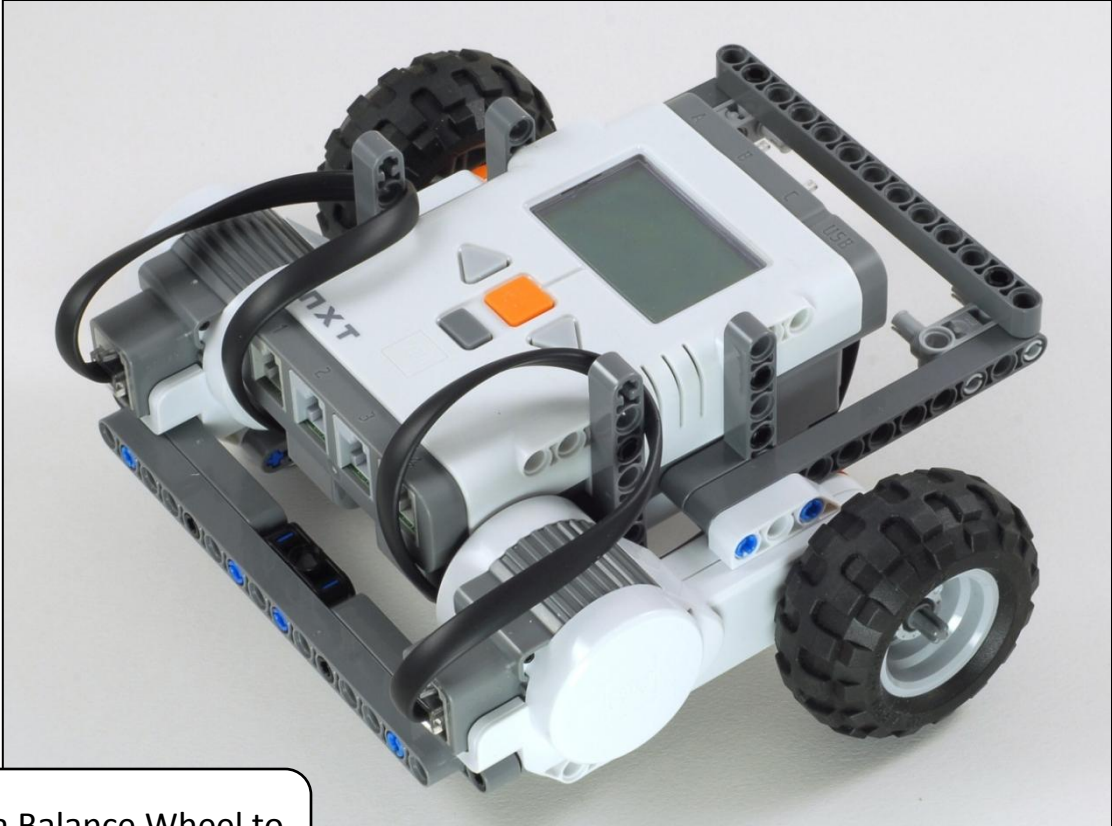

Express-Bot is designed for use with the LEGO® MINDSTORMS® Education NXT Base Set (9797), requiring no extra parts.

Express-Bot

Selected Attachment
Combination Ideas

Driving Base

Robot Base + Balance Wheel

Line Sensing Pusher

Driving Base + Pusher +
Light Sensor

4-Sensor Test Bot

Driving Base + Touch Sensor +
Light Sensor + Sound Sensor +
Ultrasonic Sensor

Remote Controlled Forklift

Robot Base + Vertical Motor + Forklift Arm + Driver +
Sound Sensor + Two Button Remote Control

Line Following Forklift

Robot Base + Forklift Arm + Light Sensor

Ultrasonic Ball Kicker

Driving Base + Vertical Motor +
Kicker + Ultrasonic Sensor

Pivoting Head Explorer

Driving Base + Horizontal Motor +
Ultrasonic Sensor + Light Sensor +
Double Touch Sensor Bumper

Robot Tag

Driving Base + Vertical Motor +
Long Arm + Ultrasonic Sensor +
Double Touch Sensor Bumper +
Light Sensor

Robot Base

Add a Balance Wheel to make a complete robot.

Balance Wheels

Choose either the Skid Wheel or the Castor Wheel, depending on your surface.