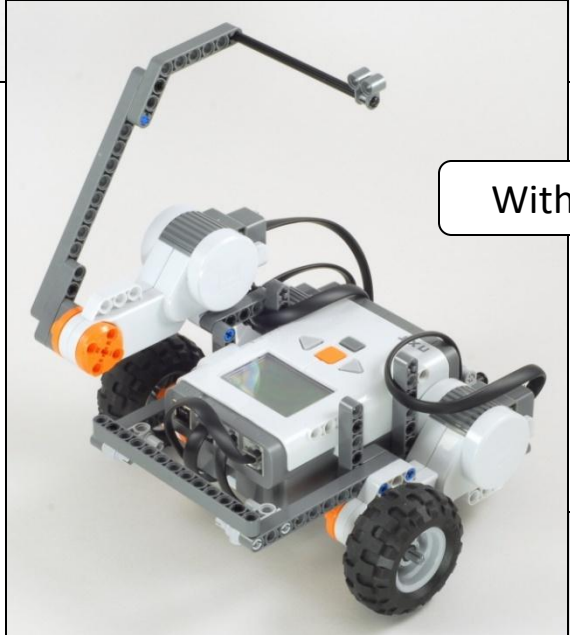

Express-Bot is designed for use with the LEGO® MINDSTORMS® Education NXT Base Set (9797), requiring no extra parts.

Express-Bot

Selected Attachment
Combination Ideas

Driving Base

Robot Base + Balance Wheel

Line Sensing Pusher

Driving Base + Pusher +
Light Sensor

4-Sensor Test Bot

Driving Base + Touch Sensor +
Light Sensor + Sound Sensor +
Ultrasonic Sensor

Remote Controlled Forklift

Robot Base + Vertical Motor + Forklift Arm + Driver +
Sound Sensor + Two Button Remote Control

Vertical Motor

Optional Motor Brace
Reinforces motor attachment

With Vertical Motor

Karate Arm and Chopping Block

Forklift Arm

With Vertical Motor

Box Trap

With Vertical Motor

Horizontal Motor

Long Arm

With Vertical Motor

With Horizontal Motor

Forklift Objects

Game Objects

Boxes and Barrels

Ball Stand