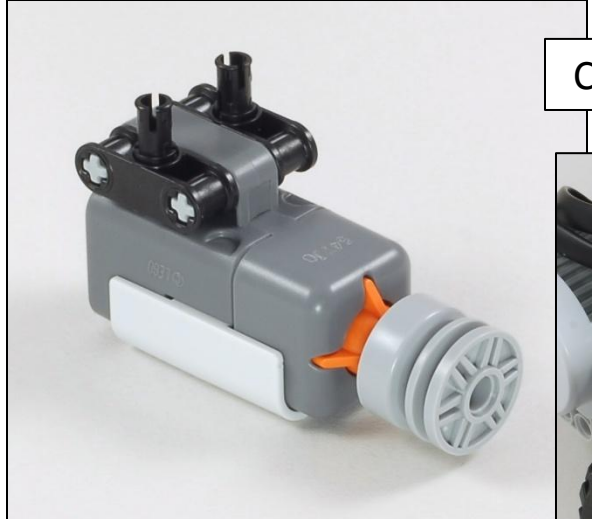

Express-Bot is designed for use with the LEGO® MINDSTORMS® Education NXT Base Set (9797), requiring no extra parts.

Express-Bot

Selected Attachment
Combination Ideas

Driving Base

Robot Base + Balance Wheel

Robot Tag

Driving Base + Vertical Motor +
Long Arm + Ultrasonic Sensor +
Double Touch Sensor Bumper +
Light Sensor

Robot Base

Add a Balance Wheel to make a complete robot.

Balance Wheels

Choose either the Skid Wheel or the Castor Wheel, depending on your surface.

Skid Wheel for smooth surfaces

Castor Wheel for carpet or rough surfaces

Touch Sensor

Side

Center

Double Touch Sensor

Double Touch Sensor Bumper

Two-Button Remote Control