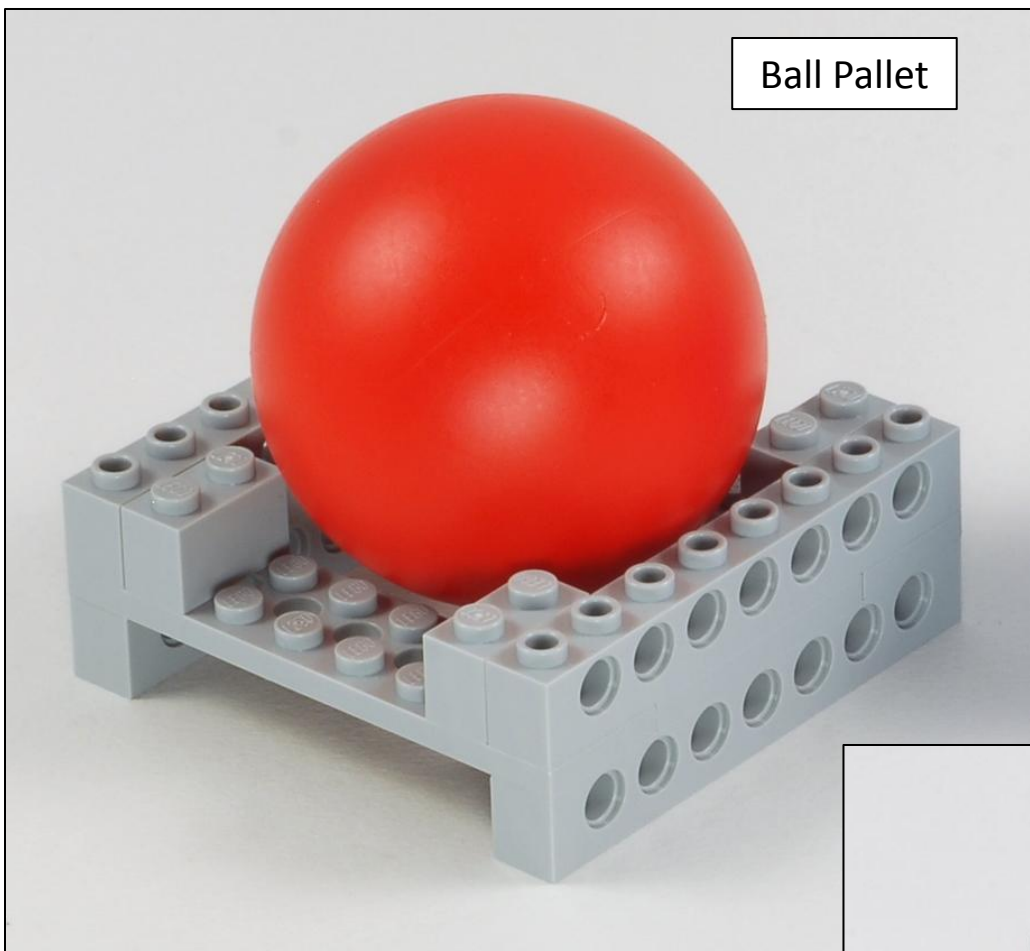

Express-Bot is designed for use with the LEGO® MINDSTORMS® Education NXT Base Set (9797), requiring no extra parts.

Express-Bot

Selected Attachment
Combination Ideas

Driving Base

Robot Base + Balance Wheel

Horizontal Motor

Long Arm

With Vertical Motor

With Horizontal Motor

Forklift Objects

Game Objects

Boxes and Barrels

Ball Stand