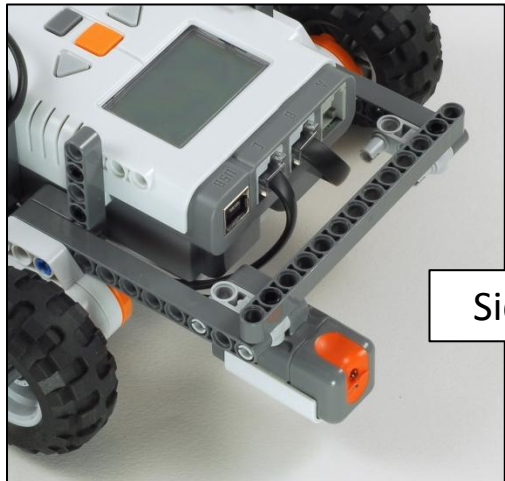

Light Sensor, Horizontal

Side