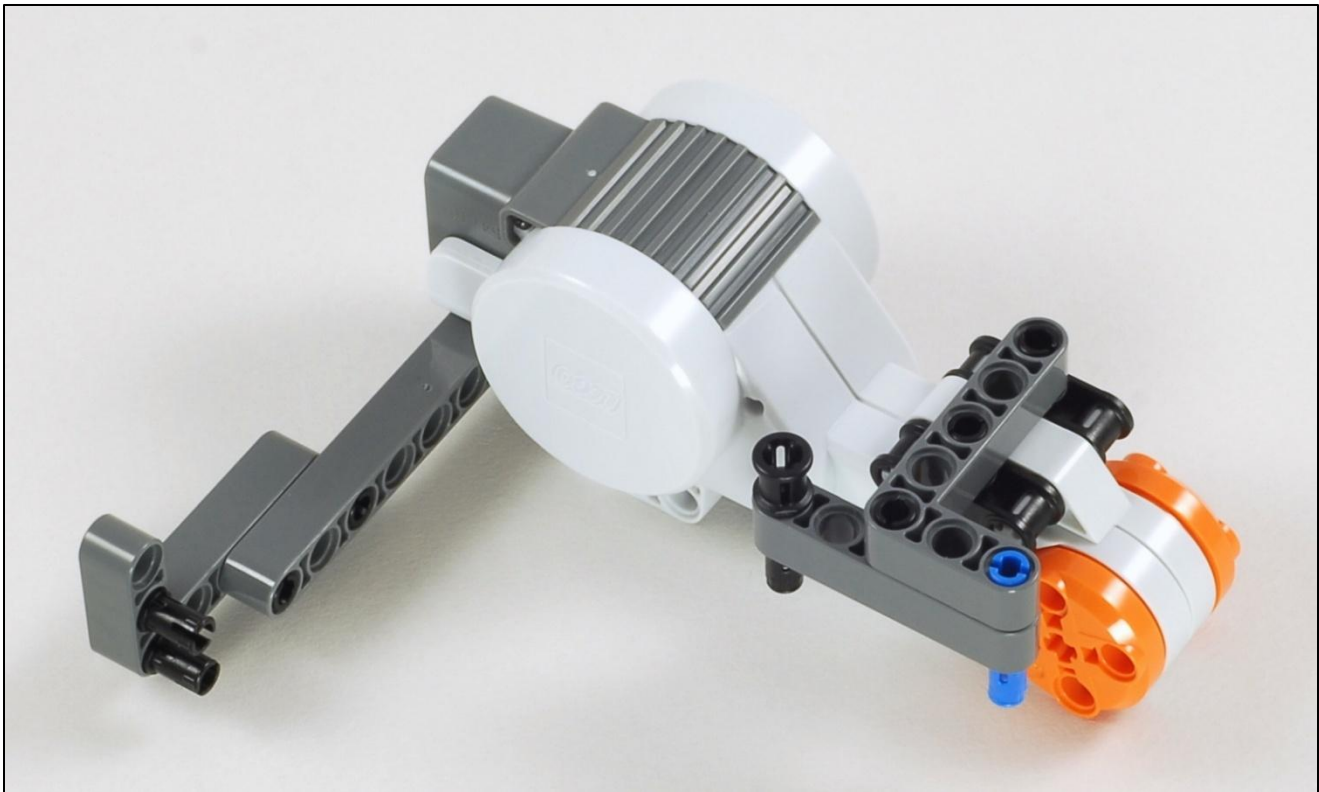

Horizontal Motor