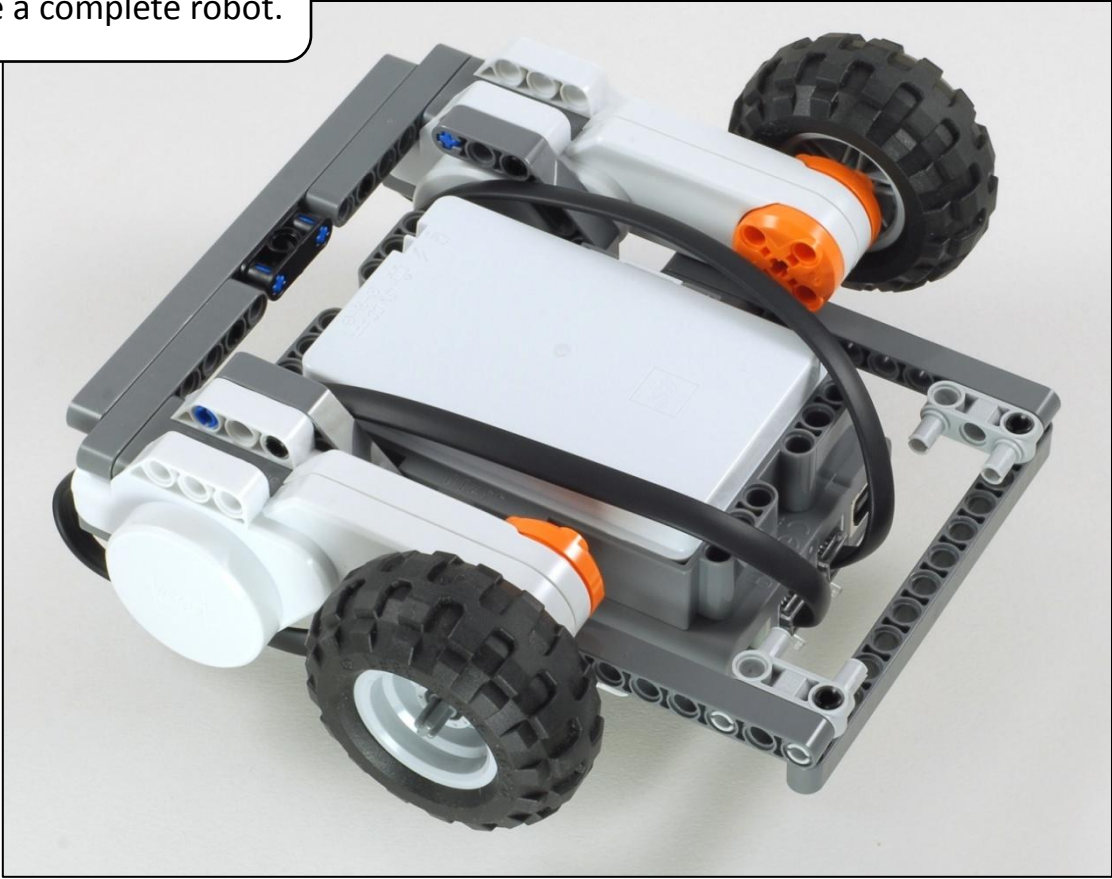

Express-Bot is designed for use with the LEGO® MINDSTORMS® Education NXT Base Set (9797), requiring no extra parts.

Express-Bot

Selected Attachment
Combination Ideas

Driving Base

Robot Base + Balance Wheel

Line Sensing Pusher

Driving Base + Pusher +
Light Sensor

4-Sensor Test Bot

Driving Base + Touch Sensor +
Light Sensor + Sound Sensor +
Ultrasonic Sensor

Remote Controlled Forklift

Robot Base + Vertical Motor + Forklift Arm + Driver +
Sound Sensor + Two Button Remote Control

Line Following Forklift

Robot Base + Forklift Arm + Light Sensor

Ultrasonic Ball Kicker

Driving Base + Vertical Motor +
Kicker + Ultrasonic Sensor

Pivoting Head Explorer

Driving Base + Horizontal Motor +
Ultrasonic Sensor + Light Sensor +
Double Touch Sensor Bumper

Robot Tag

Driving Base + Vertical Motor +
Long Arm + Ultrasonic Sensor +
Double Touch Sensor Bumper +
Light Sensor

Robot Base

Add a Balance Wheel to make a complete robot.

Balance Wheels

Choose either the Skid Wheel or the Castor Wheel, depending on your surface.