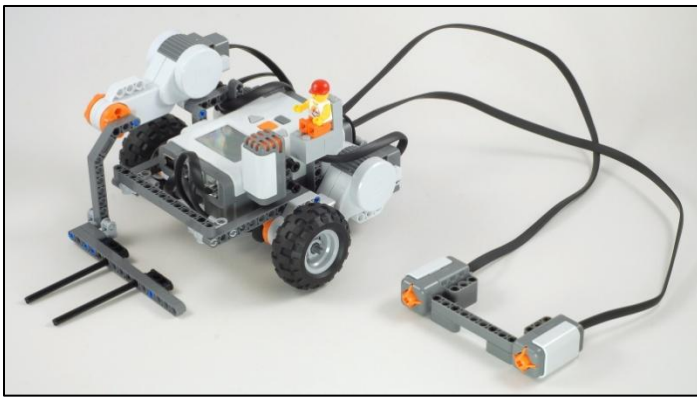

Express-Bot is designed for use with the LEGO® MINDSTORMS® Education NXT Base Set (9797), requiring no extra parts.

Express-Bot

Selected Attachment
Combination Ideas

Driving Base

Robot Base + Balance Wheel

Line Sensing Pusher

Driving Base + Pusher +
Light Sensor

4-Sensor Test Bot

Driving Base + Touch Sensor +
Light Sensor + Sound Sensor +
Ultrasonic Sensor

Remote Controlled Forklift

Robot Base + Vertical Motor + Forklift Arm + Driver +
Sound Sensor + Two Button Remote Control

Line Following Forklift

Robot Base + Forklift Arm + Light Sensor

Ultrasonic Ball Kicker

Driving Base + Vertical Motor +
Kicker + Ultrasonic Sensor

Pivoting Head Explorer

Driving Base + Horizontal Motor +
Ultrasonic Sensor + Light Sensor +
Double Touch Sensor Bumper

Robot Tag

Driving Base + Vertical Motor +
Long Arm + Ultrasonic Sensor +
Double Touch Sensor Bumper +
Light Sensor

Robot Base

Add a Balance Wheel to make a complete robot.

Balance Wheels

Choose either the Skid Wheel or the Castor Wheel, depending on your surface.