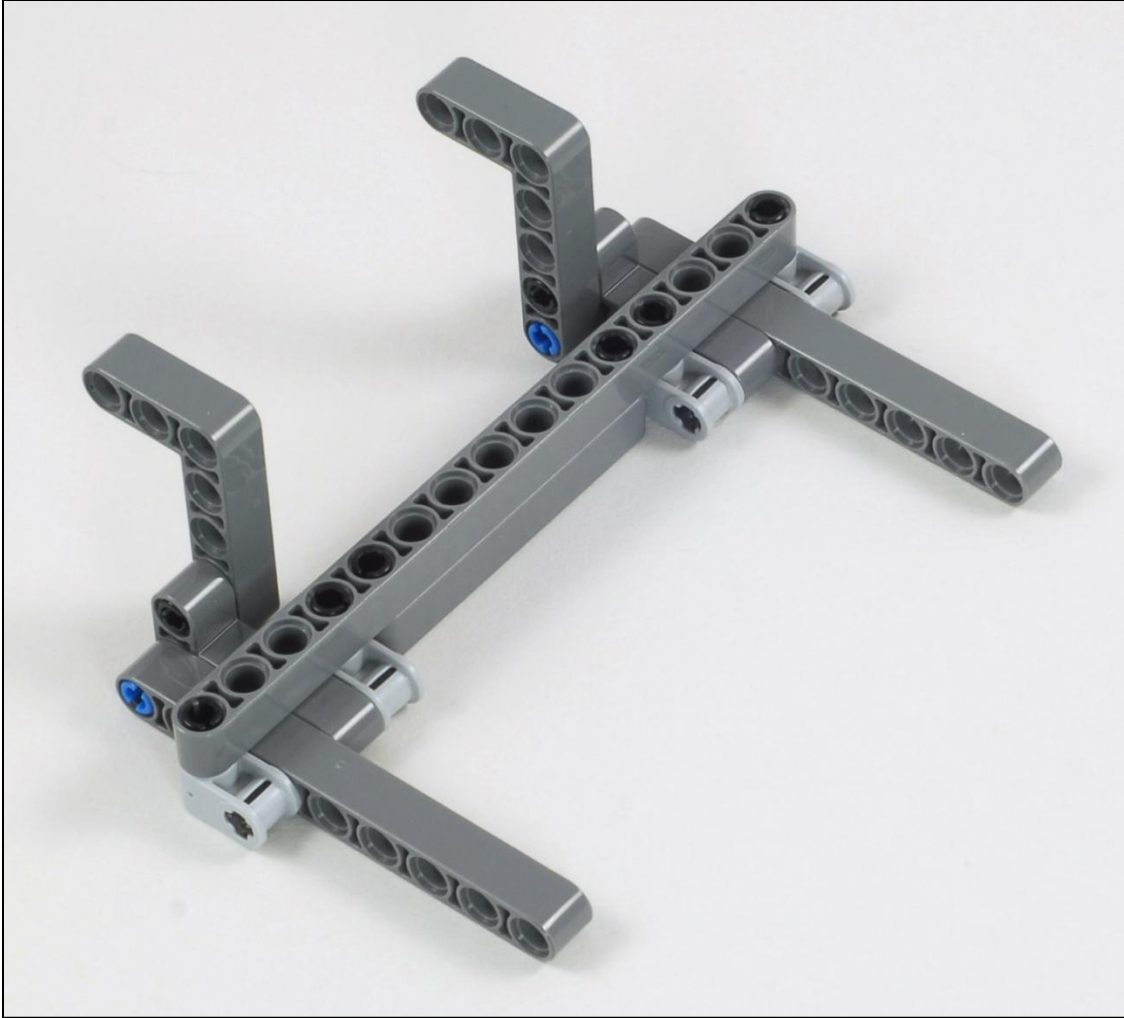

Express-Bot is designed for use with the LEGO® MINDSTORMS® Education NXT Base Set (9797), requiring no extra parts.

Express-Bot

Selected Attachment
Combination Ideas

Driving Base

Robot Base + Balance Wheel

Skid Wheel for smooth surfaces

Castor Wheel for carpet or rough surfaces

Touch Sensor

Side

Center

Double Touch Sensor

Double Touch Sensor Bumper

Two-Button Remote Control

Ultrasonic Sensor

Light Sensor, Downward

Light Sensor, Horizontal

Side

Center

Sideways

Sound Sensor

Lamp

Vertical Motor

Optional Motor Brace
Reinforces motor attachment

With Vertical Motor

Karate Arm and Chopping Block

Forklift Arm

With Vertical Motor

Box Trap

With Vertical Motor