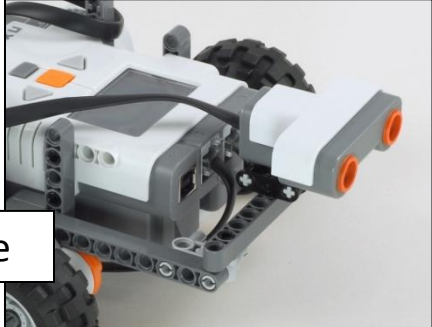

Ultrasonic Sensor