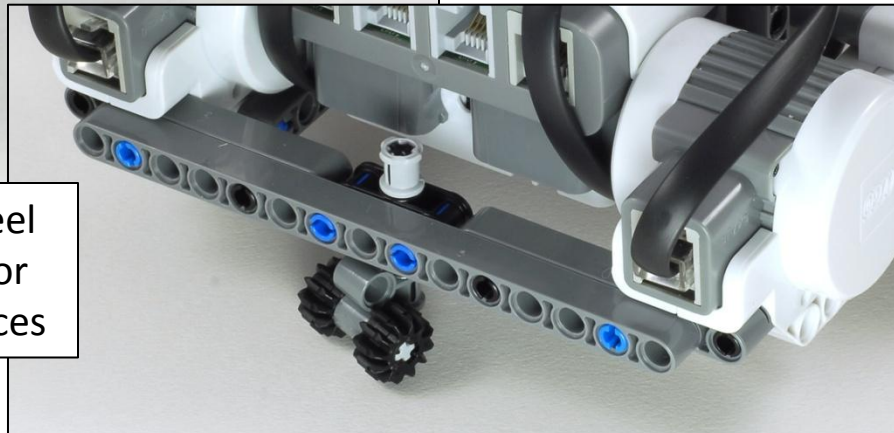

Express-Bot is designed for use with the LEGO® MINDSTORMS® Education NXT Base Set (9797), requiring no extra parts.

Express-Bot

Selected Attachment
Combination Ideas

Driving Base

Robot Base + Balance Wheel

Line Following Forklift

Robot Base + Forklift Arm + Light Sensor

Ultrasonic Ball Kicker

Driving Base + Vertical Motor +
Kicker + Ultrasonic Sensor

Pivoting Head Explorer

Driving Base + Horizontal Motor +
Ultrasonic Sensor + Light Sensor +
Double Touch Sensor Bumper

Robot Tag

Driving Base + Vertical Motor +
Long Arm + Ultrasonic Sensor +
Double Touch Sensor Bumper +
Light Sensor

Robot Base

Add a Balance Wheel to make a complete robot.

Balance Wheels

Choose either the Skid Wheel or the Castor Wheel, depending on your surface.

Skid Wheel for smooth surfaces

Castor Wheel for carpet or rough surfaces

Touch Sensor

Side

Center

Double Touch Sensor

Double Touch Sensor Bumper

Two-Button Remote Control