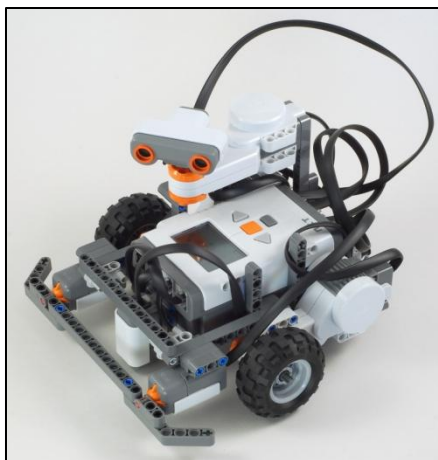

Express-Bot is designed for use with the LEGO® MINDSTORMS® Education NXT Base Set (9797), requiring no extra parts.

Express-Bot

Selected Attachment
Combination Ideas

Driving Base

Robot Base + Balance Wheel

Line Sensing Pusher

Driving Base + Pusher +
Light Sensor

4-Sensor Test Bot

Driving Base + Touch Sensor +
Light Sensor + Sound Sensor +
Ultrasonic Sensor

Remote Controlled Forklift

Robot Base + Vertical Motor + Forklift Arm + Driver +
Sound Sensor + Two Button Remote Control

Line Following Forklift

Robot Base + Forklift Arm + Light Sensor

Ultrasonic Ball Kicker

Driving Base + Vertical Motor +
Kicker + Ultrasonic Sensor

Pivoting Head Explorer

Driving Base + Horizontal Motor +
Ultrasonic Sensor + Light Sensor +
Double Touch Sensor Bumper

Robot Tag

Driving Base + Vertical Motor +
Long Arm + Ultrasonic Sensor +
Double Touch Sensor Bumper +
Light Sensor

Robot Base

Add a Balance Wheel to make a complete robot.

Balance Wheels

Choose either the Skid Wheel or the Castor Wheel, depending on your surface.