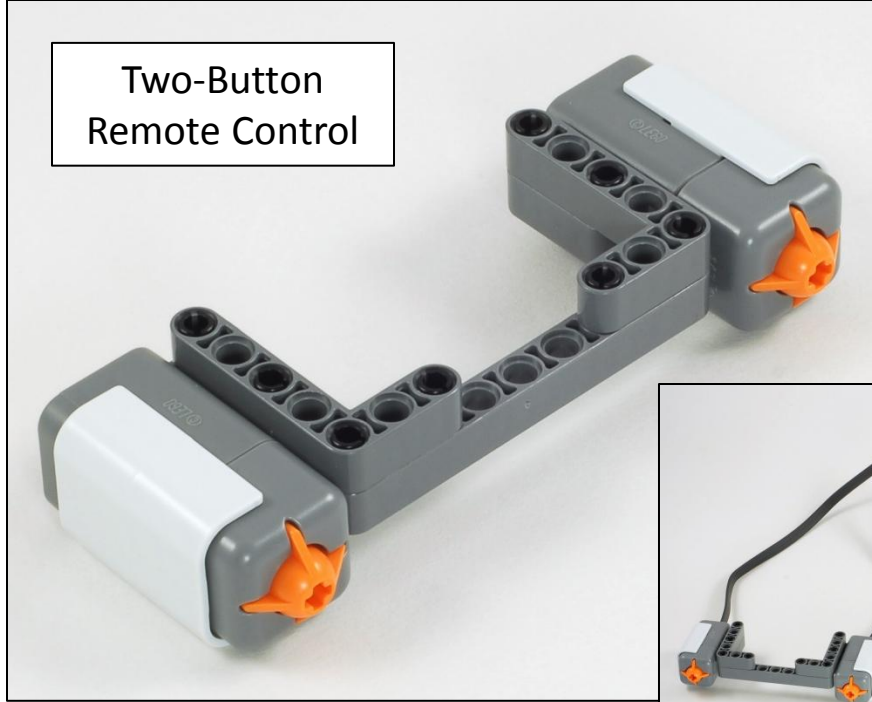

Express-Bot is designed for use with the LEGO® MINDSTORMS® Education NXT Base Set (9797), requiring no extra parts.

Express-Bot

Selected Attachment
Combination Ideas

Driving Base

Robot Base + Balance Wheel

Robot Tag

Driving Base + Vertical Motor +
Long Arm + Ultrasonic Sensor +
Double Touch Sensor Bumper +
Light Sensor

Robot Base

Add a Balance Wheel to make a complete robot.

Balance Wheels

Choose either the Skid Wheel or the Castor Wheel, depending on your surface.

Skid Wheel for smooth surfaces

Castor Wheel for carpet or rough surfaces

Touch Sensor

Side

Center

Double Touch Sensor

Double Touch Sensor Bumper

Two-Button Remote Control

Ultrasonic Sensor

Light Sensor, Downward

Light Sensor, Horizontal

Side

Center

Sideways

Sound Sensor

Lamp