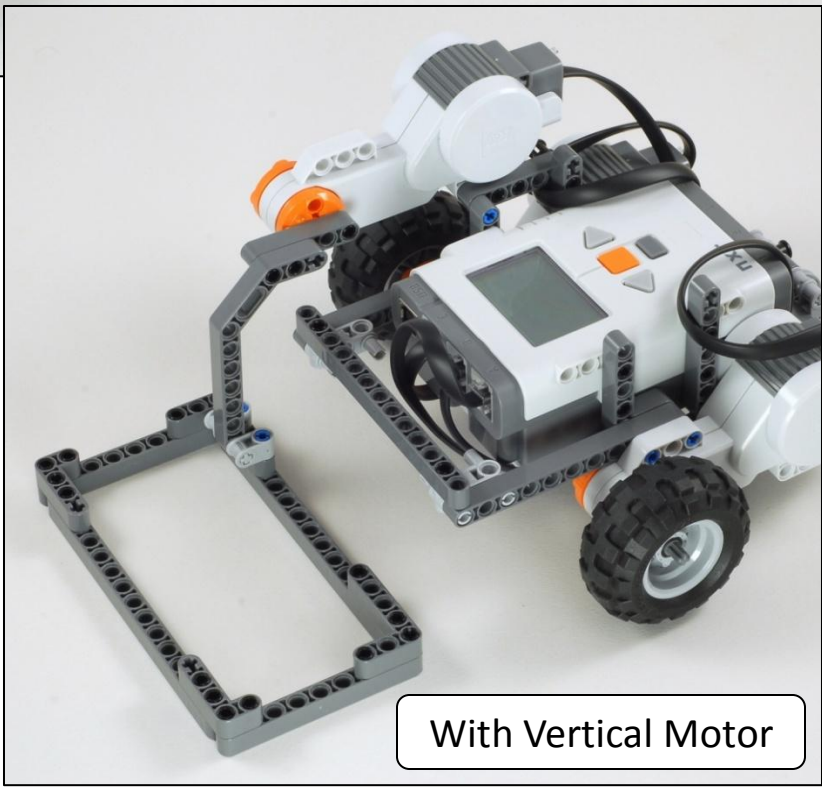

Express-Bot is designed for use with the LEGO® MINDSTORMS® Education NXT Base Set (9797), requiring no extra parts.

Express-Bot

Selected Attachment
Combination Ideas

Driving Base

Robot Base + Balance Wheel

Vertical Motor

Optional Motor Brace
Reinforces motor attachment

With Vertical Motor

Karate Arm and Chopping Block

Forklift Arm

With Vertical Motor

Box Trap

With Vertical Motor

Horizontal Motor

Long Arm

With Vertical Motor

With Horizontal Motor

Forklift Objects

Game Objects

Boxes and Barrels

Ball Stand