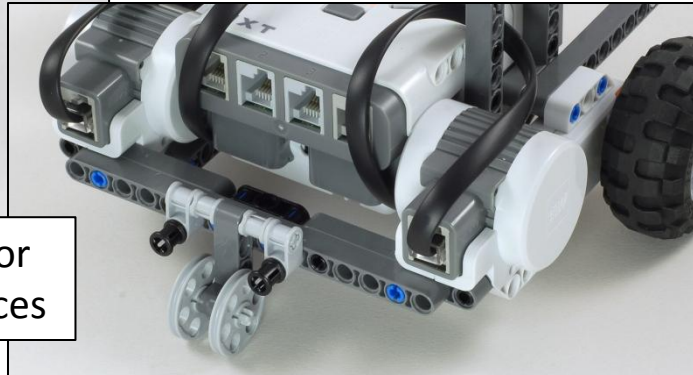

Express-Bot is designed for use with the LEGO® MINDSTORMS® Education NXT Base Set (9797), requiring no extra parts.

Express-Bot

Selected Attachment
Combination Ideas

Driving Base

Robot Base + Balance Wheel

Line Following Forklift

Robot Base + Forklift Arm + Light Sensor

Ultrasonic Ball Kicker

Driving Base + Vertical Motor +
Kicker + Ultrasonic Sensor

Pivoting Head Explorer

Driving Base + Horizontal Motor +
Ultrasonic Sensor + Light Sensor +
Double Touch Sensor Bumper

Robot Tag

Driving Base + Vertical Motor +
Long Arm + Ultrasonic Sensor +
Double Touch Sensor Bumper +
Light Sensor

Robot Base

Add a Balance Wheel to make a complete robot.

Balance Wheels

Choose either the Skid Wheel or the Castor Wheel, depending on your surface.

Skid Wheel for smooth surfaces

Castor Wheel for carpet or rough surfaces

Touch Sensor

Side

Center

Double Touch Sensor

Double Touch Sensor Bumper

Two-Button Remote Control