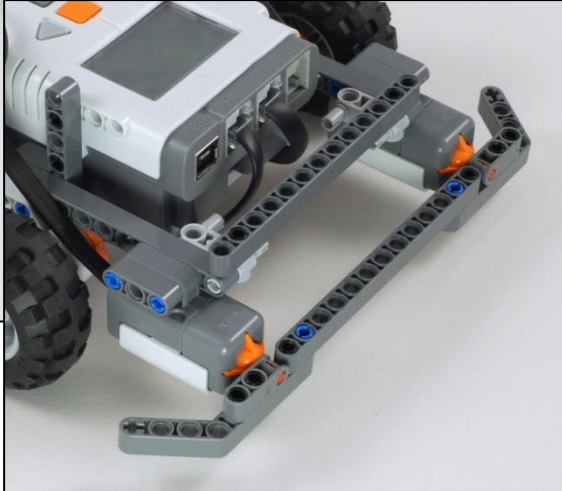

Express-Bot is designed for use with the LEGO® MINDSTORMS® Education NXT Base Set (9797), requiring no extra parts.

Express-Bot

Selected Attachment
Combination Ideas

Driving Base

Robot Base + Balance Wheel

Line Sensing Pusher

Driving Base + Pusher +
Light Sensor

4-Sensor Test Bot

Driving Base + Touch Sensor +
Light Sensor + Sound Sensor +
Ultrasonic Sensor

Remote Controlled Forklift

Robot Base + Vertical Motor + Forklift Arm + Driver +
Sound Sensor + Two Button Remote Control

Robot Tag

Driving Base + Vertical Motor +
Long Arm + Ultrasonic Sensor +
Double Touch Sensor Bumper +
Light Sensor

Robot Base

Add a Balance Wheel to make a complete robot.

Balance Wheels

Choose either the Skid Wheel or the Castor Wheel, depending on your surface.

Skid Wheel for smooth surfaces

Castor Wheel for carpet or rough surfaces

Touch Sensor

Side

Center

Double Touch Sensor

Double Touch Sensor Bumper

Two-Button Remote Control