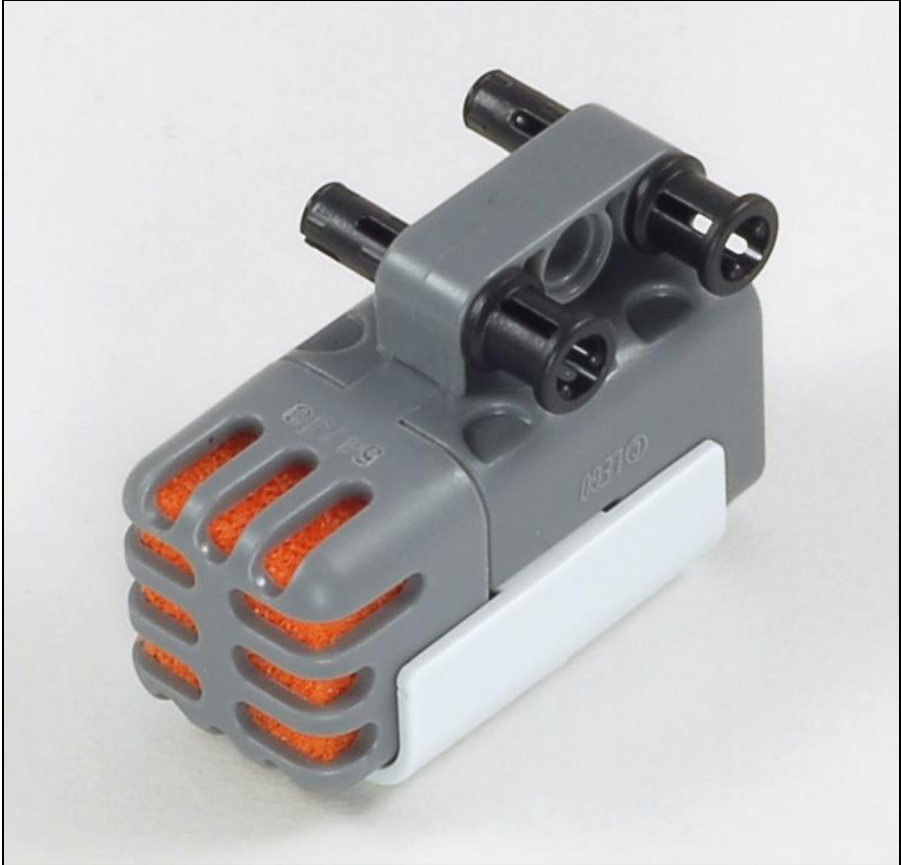

Express-Bot is designed for use with the LEGO® MINDSTORMS® Education NXT Base Set (9797), requiring no extra parts.

Express-Bot

Selected Attachment
Combination Ideas

Driving Base

Robot Base + Balance Wheel

Skid Wheel for smooth surfaces

Castor Wheel for carpet or rough surfaces

Touch Sensor

Side

Center

Double Touch Sensor

Double Touch Sensor Bumper

Two-Button Remote Control

Ultrasonic Sensor

Light Sensor, Downward

Light Sensor, Horizontal

Side

Center

Sideways

Sound Sensor

Lamp

Vertical Motor

Optional Motor Brace
Reinforces motor attachment

With Vertical Motor

Karate Arm and Chopping Block

Forklift Arm

With Vertical Motor

Box Trap

With Vertical Motor