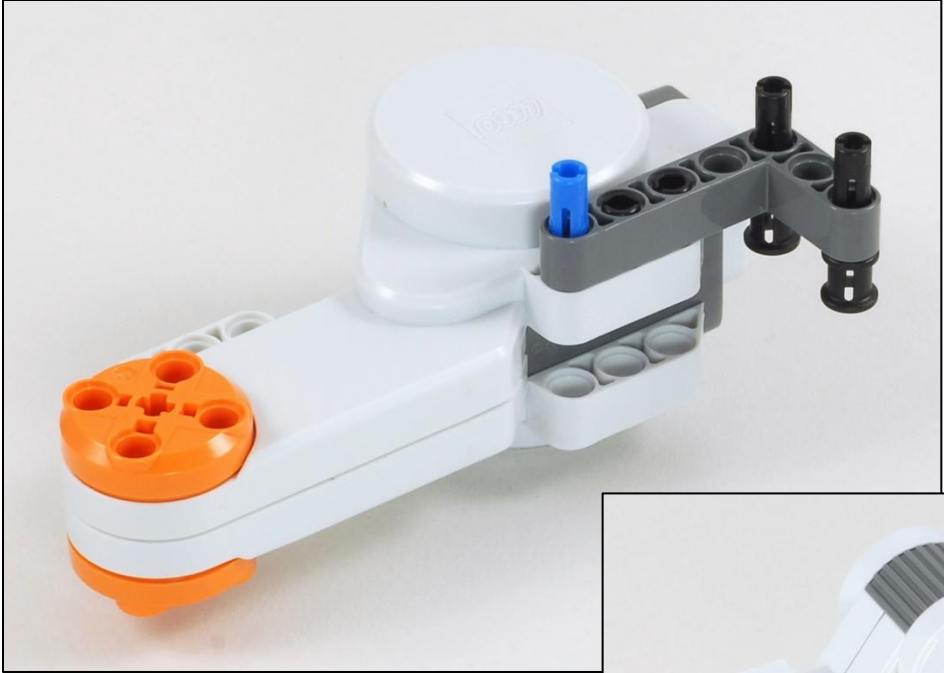

Express-Bot is designed for use with the LEGO® MINDSTORMS® Education NXT Base Set (9797), requiring no extra parts.

Express-Bot

Selected Attachment
Combination Ideas

Driving Base

Robot Base + Balance Wheel

Skid Wheel for smooth surfaces

Castor Wheel for carpet or rough surfaces

Touch Sensor

Side

Center

Double Touch Sensor

Double Touch Sensor Bumper

Two-Button Remote Control

Ultrasonic Sensor

Light Sensor, Downward

Light Sensor, Horizontal

Side

Center

Sideways

Sound Sensor

Lamp

Vertical Motor

Optional Motor Brace
Reinforces motor attachment

With Vertical Motor

Karate Arm and Chopping Block

Forklift Arm

With Vertical Motor

Box Trap

With Vertical Motor