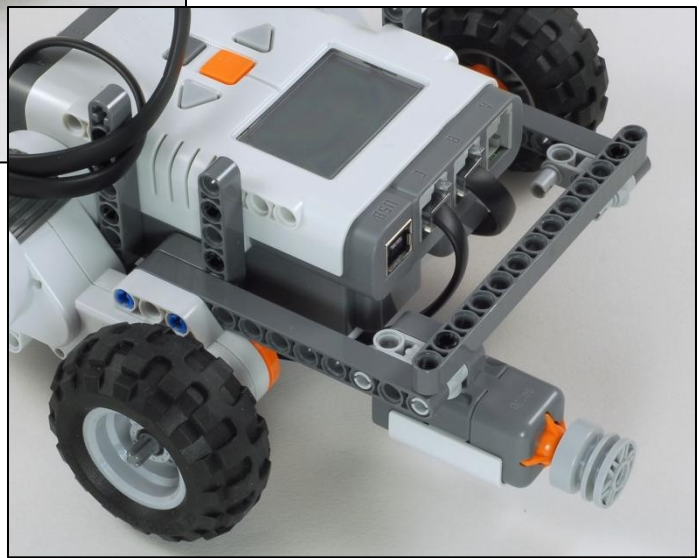

Express-Bot is designed for use with the LEGO® MINDSTORMS® Education NXT Base Set (9797), requiring no extra parts.

Express-Bot

Selected Attachment
Combination Ideas

Driving Base

Robot Base + Balance Wheel

Line Sensing Pusher

Driving Base + Pusher +
Light Sensor

4-Sensor Test Bot

Driving Base + Touch Sensor +
Light Sensor + Sound Sensor +
Ultrasonic Sensor

Remote Controlled Forklift

Robot Base + Vertical Motor + Forklift Arm + Driver +
Sound Sensor + Two Button Remote Control

Robot Tag

Driving Base + Vertical Motor +
Long Arm + Ultrasonic Sensor +
Double Touch Sensor Bumper +
Light Sensor

Robot Base

Add a Balance Wheel to make a complete robot.

Balance Wheels

Choose either the Skid Wheel or the Castor Wheel, depending on your surface.

Skid Wheel for smooth surfaces

Castor Wheel for carpet or rough surfaces

Touch Sensor

Side

Center

Double Touch Sensor

Double Touch Sensor Bumper

Two-Button Remote Control