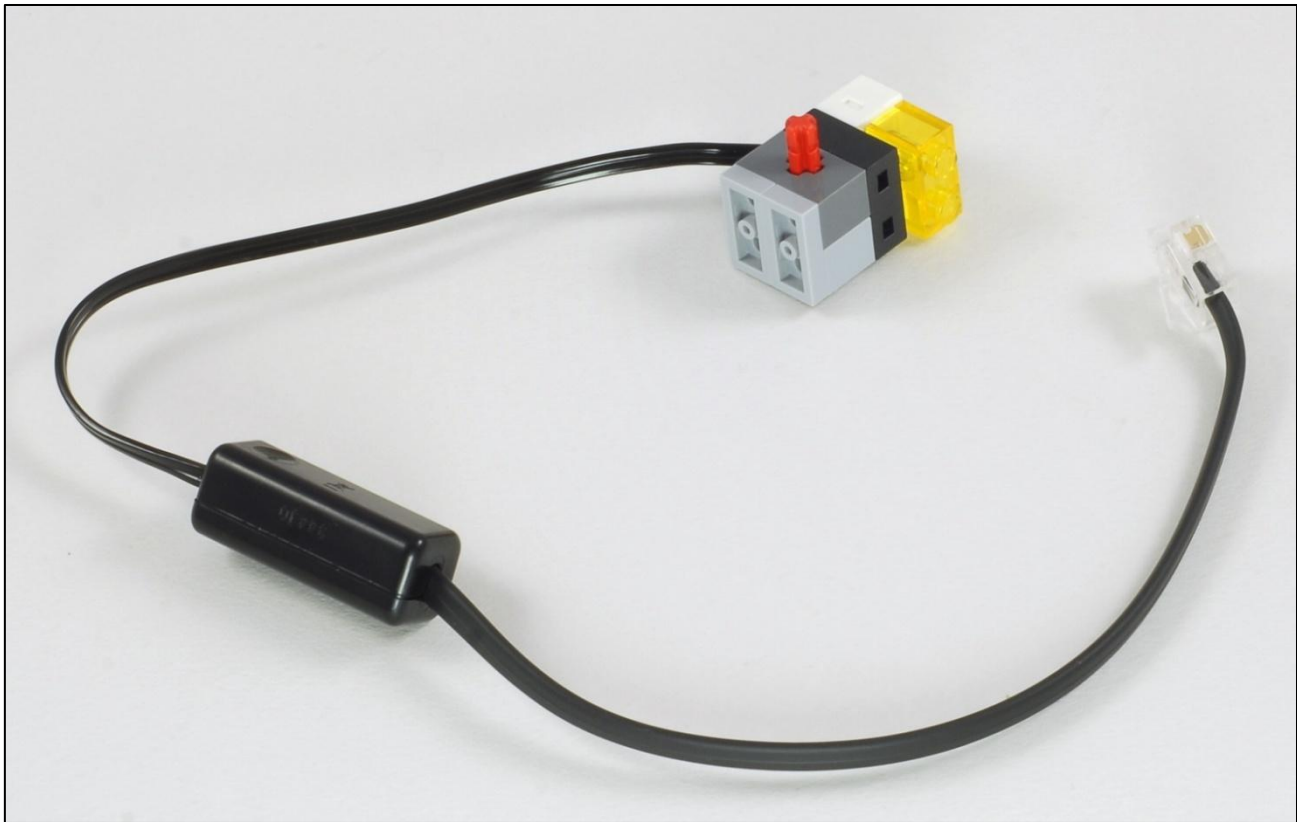

Express-Bot is designed for use with the LEGO® MINDSTORMS® Education NXT Base Set (9797), requiring no extra parts.

Express-Bot

Selected Attachment
Combination Ideas

Driving Base

Robot Base + Balance Wheel

Skid Wheel for smooth surfaces

Castor Wheel for carpet or rough surfaces

Touch Sensor

Side

Center

Double Touch Sensor

Double Touch Sensor Bumper

Two-Button Remote Control

Ultrasonic Sensor

Light Sensor, Downward

Light Sensor, Horizontal

Side

Center

Sideways

Sound Sensor

Lamp

Vertical Motor

Optional Motor Brace
Reinforces motor attachment

With Vertical Motor

Karate Arm and Chopping Block

Forklift Arm

With Vertical Motor

Box Trap

With Vertical Motor