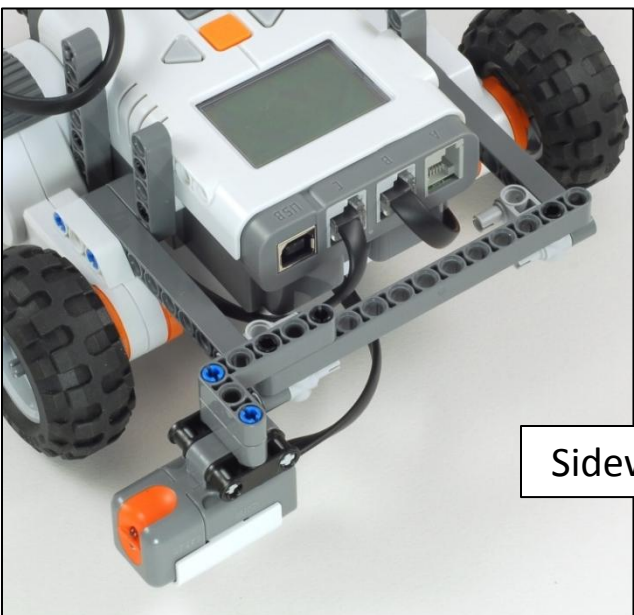

Express-Bot is designed for use with the LEGO® MINDSTORMS® Education NXT Base Set (9797), requiring no extra parts.

Express-Bot

Selected Attachment
Combination Ideas

Driving Base

Robot Base + Balance Wheel

Robot Tag

Driving Base + Vertical Motor +
Long Arm + Ultrasonic Sensor +
Double Touch Sensor Bumper +
Light Sensor

Robot Base

Add a Balance Wheel to make a complete robot.

Balance Wheels

Choose either the Skid Wheel or the Castor Wheel, depending on your surface.

Skid Wheel for smooth surfaces

Castor Wheel for carpet or rough surfaces

Touch Sensor

Side

Center

Double Touch Sensor

Double Touch Sensor Bumper

Two-Button Remote Control

Ultrasonic Sensor

Light Sensor, Downward

Light Sensor, Horizontal

Side

Center

Sideways

Sound Sensor

Lamp