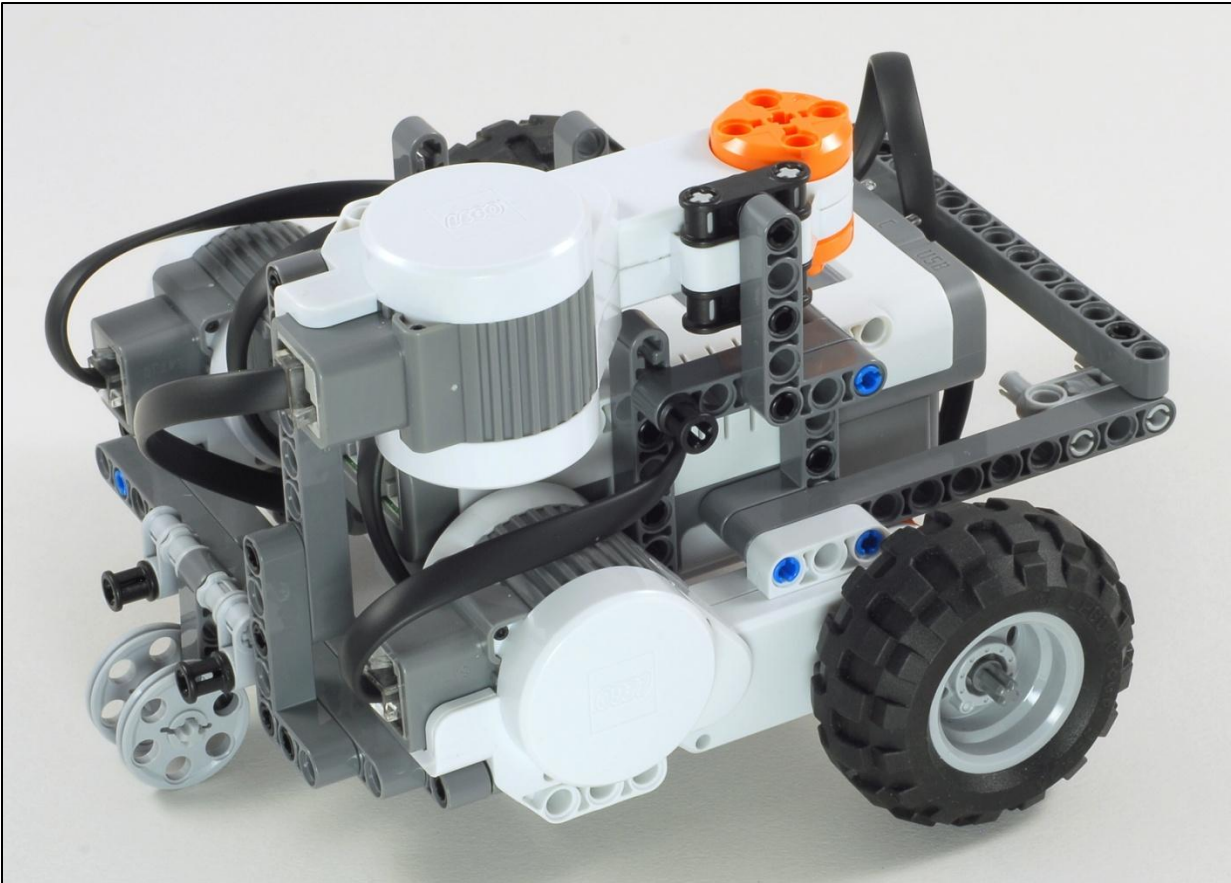

Express-Bot is designed for use with the LEGO® MINDSTORMS® Education NXT Base Set (9797), requiring no extra parts.

Express-Bot

Selected Attachment
Combination Ideas

Driving Base

Robot Base + Balance Wheel

Line Sensing Pusher

Driving Base + Pusher +
Light Sensor

4-Sensor Test Bot

Driving Base + Touch Sensor +
Light Sensor + Sound Sensor +
Ultrasonic Sensor

Remote Controlled Forklift

Robot Base + Vertical Motor + Forklift Arm + Driver +
Sound Sensor + Two Button Remote Control

Vertical Motor

Optional Motor Brace
Reinforces motor attachment

With Vertical Motor

Karate Arm and Chopping Block

Forklift Arm

With Vertical Motor

Box Trap

With Vertical Motor

Horizontal Motor

Long Arm

With Vertical Motor

With Horizontal Motor

Forklift Objects

Game Objects

Boxes and Barrels

Ball Stand