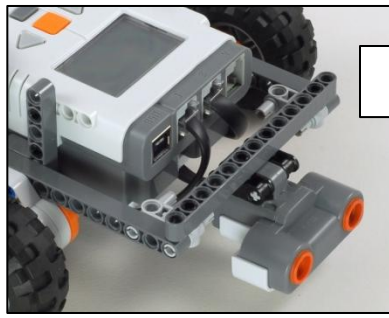

Ultrasonic Sensor