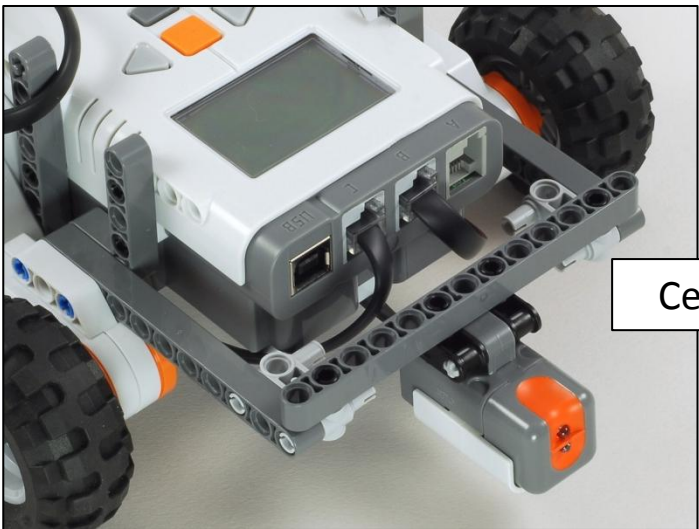

Express-Bot is designed for use with the LEGO® MINDSTORMS® Education NXT Base Set (9797), requiring no extra parts.

Express-Bot

Selected Attachment
Combination Ideas

Driving Base

Robot Base + Balance Wheel

Robot Tag

Driving Base + Vertical Motor +
Long Arm + Ultrasonic Sensor +
Double Touch Sensor Bumper +
Light Sensor

Robot Base

Add a Balance Wheel to make a complete robot.

Balance Wheels

Choose either the Skid Wheel or the Castor Wheel, depending on your surface.

Skid Wheel for smooth surfaces

Castor Wheel for carpet or rough surfaces

Touch Sensor

Side

Center

Double Touch Sensor

Double Touch Sensor Bumper

Two-Button Remote Control

Ultrasonic Sensor

Light Sensor, Downward

Light Sensor, Horizontal

Side

Center

Sideways

Sound Sensor

Lamp